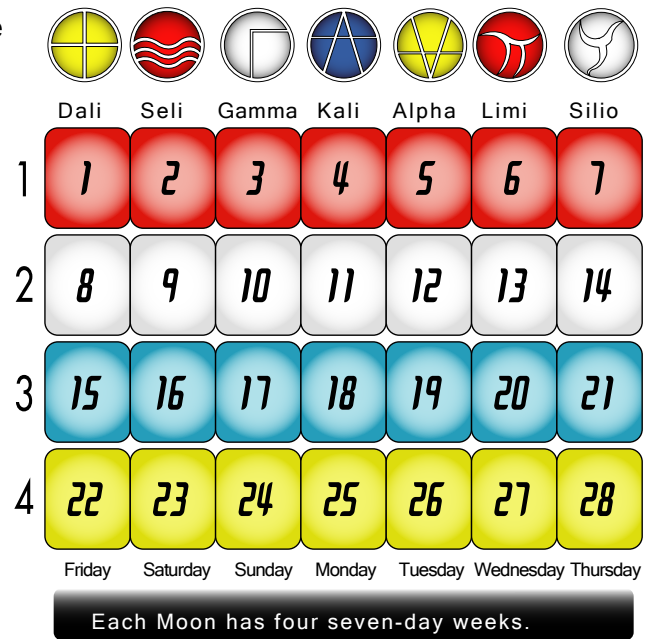

Welcome to the Thirteen Moon Calendar

The Thirteen Moon/28 day calendar is a perpetual, harmonic calendar. It is called a Moon Calendar because it is based on the female 28-day menstruation cycle, which is also the average lunar cycle. The measure of the moon from new moon to new moon is called the synodic cycle and is 29.5 days in length. However, the sidereal lunar cycle which measures the moon from where it reappears in the same place in the sky is only 27.1 days in length. So 28 days is the average lunar cycle.

In actuality the moon goes around the Earth thirteen times a year. This means that the 13 Moon calendar is a genuine solar-lunar calendar which measures the Earth's orbit around the sun by the lunar average of 28 days. Thirteen perfect months of 28 days = 52 perfect weeks of 7 days = 364 days. The 365th day is called the Day Out of Time because it is no day of the week or month at all. This day which falls on the Gregorian correlate date of July 25 is a day for forgiveness and for the artistic celebration of life and freedom.

The synchronization, or new year's date of the 13 Moon calendar is July 26. This corresponds to the rising of the great star Sirius. This makes the 13 Moon Calendar a tool for harmonizing ourselves with the galaxy.

One of the great advantages of the 13 Moon Calendar is that day/date calculations are amazingly simple. The first day of every Moon is always a 13 Moon Dali. The last day of every Moon is always a 13 Moon Silio. The Gregorian calendar makes day/date calculations very difficult because the months are of unequal measure so the days and dates of the week vary from month to month and year to year. The Gregorian correlate dates are found at the bottom of each 13 Moon date. Find your birthday, every year it will always be on the same day of the same 13 Moon week.