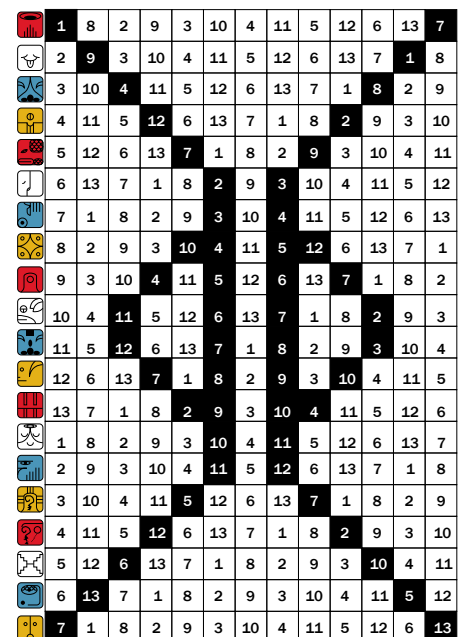

Harmonic Module. 260 days.