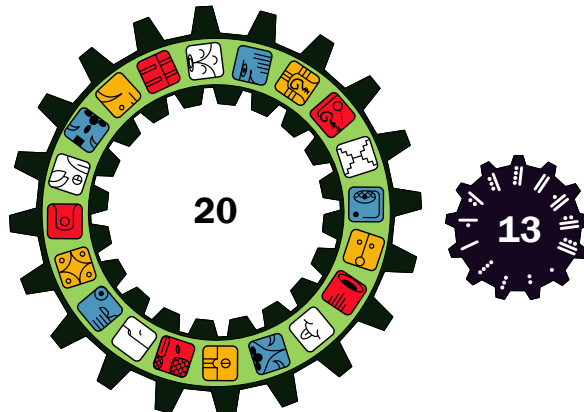

In the 13 Moon calendar the obscurely named Gregorian months are replaced by names which correspond to a fourth-dimensional cosmology of time. Each moon also has a totem animal. The traditional names of the days of the week are replaced by galactic names which describe seven primary plasmas - electronically charged particles which activate our magnetic field. The plasmas and their symbolic seals appear above the days of the week; Gregorian weekdays are below.

By using this calendar you are truly changing your frequency. You are also participating in the Campaign for the New Time! Only by changing our calendar will we have a New Time - a time of real harmony and peace on Earth, where time is no longer money but Time is Art!

20 Seals x 13 Tones = 260 Combinations