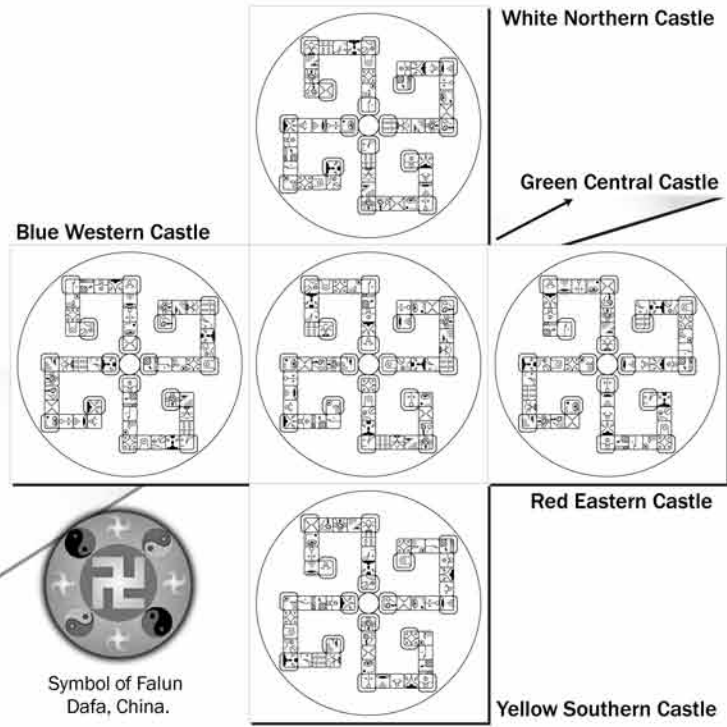

Your Destiny Oracle

Using the Destiny Oracle Board, find your Galactic Signature or today's Solar Seal. The Seals surrounding that central Seal make up the Destiny Oracle.

The Analog, or Helping Power is shown to the right; the Antipode, or Challenge Power is to the left; the Occult, or Hidden Power is shown below. The blank space represents the Guide Power. The law for determining the Guide Power is as follows:

If the daily destiny kin is coded by the galactic tones:

- 1, 6, 11 Use the same solar seal as the destiny kin
- 2, 7, 12 +12 to the solar seal of the destiny kin
- 3, 8, 13 +4 to the solar seal of the destiny kin
- 4, 9 -4 from the solar seal of the destiny kin
- 5, 10 +8 to the solar seal of the destiny kin

For example, if the day is November 10 we see the Red Dragon seal, with tone 1 (Magnetic). Tones 1, 6, and 11 are guided by the same solar seal as the destiny kin, so the guide for November 10 is the Red Dragon. Any day with tones 1, 6, and 11 is "guided by its own power doubled."

For another example see January 8, 2004. The solar seal shown is the Yellow Sun, with tone 8 (Galactic). For Tone 8 we add 4 to the solar seal; Yellow Sun plus four solar seals gives us the Yellow Seed. Yellow Galactic Sun is guided by Yellow Seed.

Find the Galactic Signatures of friends and family. Using these keys, and by following the 13 Moon Calendar day-by-day you can step fully into the New Time.

1. **The Five Castles of the 260 kin Dreamspell Journey Board**
1. Red Eastern Castle of Turning. Court of Birth : Initiate Seed.
  2. White Northern Castle of Crossing. Court of Death : Refine Warrior.
  3. Blue Western Castle of Burning. Court of Magic : Transform Star.
  4. Yellow Southern Castle of Giving. Court of Intelligence : Ripen Sun.
  5. Green Central Castle of Enchantment. Court of the Matrix : Synchronize Human.

Earth Families

In the 13 Moon Calendar, depending on your Solar Seal, each person is in one of five Earth Families.

This does not mean that you replace or neglect your original family, but all the people in your Earth Family pass through the same 52-year sequence Destiny Path. If you find your birthday on this year's 13 Moon Calendar unless you are 52 years old you will find that your birthday falls on a day different than your Galactic Signature. Your birthday will always be on one of the four Solar Seals of your Earth Family. Each person who is in your Earth Family follows the same 52-year progression as you, but they start on different Galactic Signatures. You can find out more about this at www.tortuga.com or with the Dreamspell boxed kit.

Call of the Earth Families

- Polar kin sound the Chromatics
- Cardinal kin establish the Genesis
- Core kin mine the tunnels
- Signal kin unravel the mystery
- Gateway kin open the portals

Which is your family?
Which is your way?

You will notice that all people in the no dot, or Polar Earth Family have Solar Seal numbers made with only bars (or zero) in Galactic Notation, the one dot Cardinal Family is all made of Solar Seal numbers with one dot on top, etc.

Find your Earth Family!