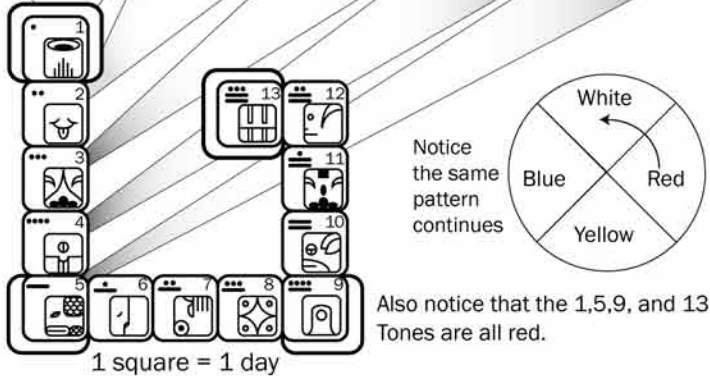

The Thirteen Day Wavespell

Red Magnetic Dragon   White Lunar Wind   Blue Electric Night   Yellow Self-Existing Seed   Red Overtone Serpent