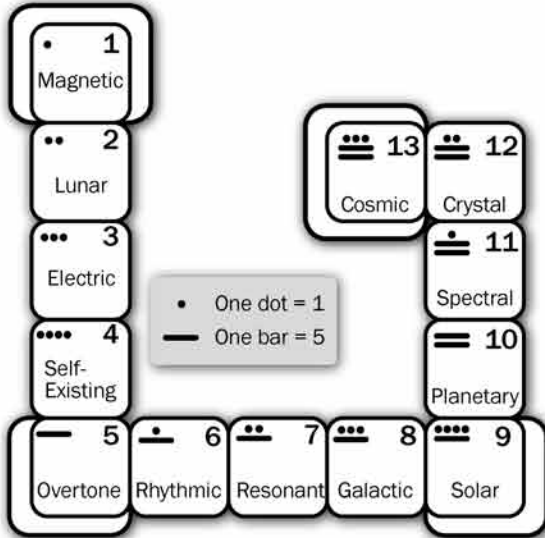

The Wavespell

The 13 Moon Calendar measures several cycles of time in addition to the standard seven day week. One of the most interesting of these cycles is called the Wavespell.

The thirteen tones that we introduced earlier arrange themselves in the form below. The Wavespell is a cycle of thirteen. Each of the thirteen blocks shown below is called a Kin. In the simplest use of the Wavespell, each kin equals one day. This gives us a Wavespell of thirteen days. As you will learn later, a Kin can also be a week, a moon, a year, and more.

Planetary Service Wavespell

Each of the 13 Moons of the year make up a Planetary Service Wavespell. The Planetary Service Wavespell is for you to determine your action and adventure for the year.

Planetary Service is the basis of the new time. Ask not what you can do for your country, but what you can do for your planet. New groups of planetary servers are needed to transcend dogmas of money, nationalism, and sectarianism of every kind, who yet understand the fundamentally spiritual nature and divine unity of all creation. The Earth is recruiting now for duty, jump in at any time.

- **Moon 1.** Identify Purpose. What is my goal?
- **Moon 2.** Identify Challenge. What are the obstacles?
- **Moon 3.** Identify Service. How can the goal be obtained?
- **Moon 4.** Identify Form. What is the form of the action?
- **Moon 5.** Take Command. Gather resources.
- **Moon 6.** Command Equality. Administer challenge.
- **Moon 7.** Command Attunement. Attune service to action.
- **Moon 8.** Command Integrity. Action attains form.
- **Moon 9.** Formalize Action. Action set in motion.
- **Moon 10.** Manifest Challenge. Action and challenge meet.
- **Moon 11.** Liberation of Service. Action dissolves service.
- **Moon 12.** Cooperation of Form. Round table meets, past action formalized, future action prepared.
- **Moon 13.** Take Magic Flight. Magnetic return.

Rhythmic Moon

Sixth Moon - December 13 to January 9, 2004
Totem Animal - Lizard

Dali	Seli	Gamma	Kali	Alpha	Limi	Silio
1 12/13	2 12/14	3 12/15	4 12/16	5 12/17	6 12/18	7 12/19
8 12/20	9 12/21	10 12/22	11 12/23	12 12/24	13 12/25	14 12/26
15 12/27	16 12/28	17 12/29	18 12/30	19 12/31	20 1/1	21 1/2
22 1/3	23 1/4	24 1/5	25 1/6	26 1/7	27 1/8	28 1/9
Saturday	Sunday	Monday	Tuesday	Wednesday	Thursday	Friday

6. Rhythmic Lizard Moon :

Rhythmic Lizard brings sixth moon of equality. How can I extend my equality to others? Rhythmic Lizard balances equality. Now my key rhythmic action is to organize.

Self-Existing Moon

Fourth Moon - October 18 to November 14, 2003
Totem Animal - Owl

Dali	Seli	Gamma	Kali	Alpha	Limi	Silio
1 10/18	2 10/19	3 10/20	4 10/21	5 10/22	6 10/23	7 10/24
8 10/25	9 10/26	10 10/27	11 10/28	12 10/29	13 10/30	14 10/31
15 11/1	16 11/2	17 11/3	18 11/4	19 11/5	20 11/6	21 11/7
22 11/8	23 11/9	24 11/10	25 11/11	26 11/12	27 11/13	28 11/14
Saturday	Sunday	Monday	Tuesday	Wednesday	Thursday	Friday

4. Self-Existing Owl Moon :

Self-Existing Owl brings fourth moon of form. What is the form my service will take? Self-Existing Owl defines form. Now my key self-existing action is to measure.