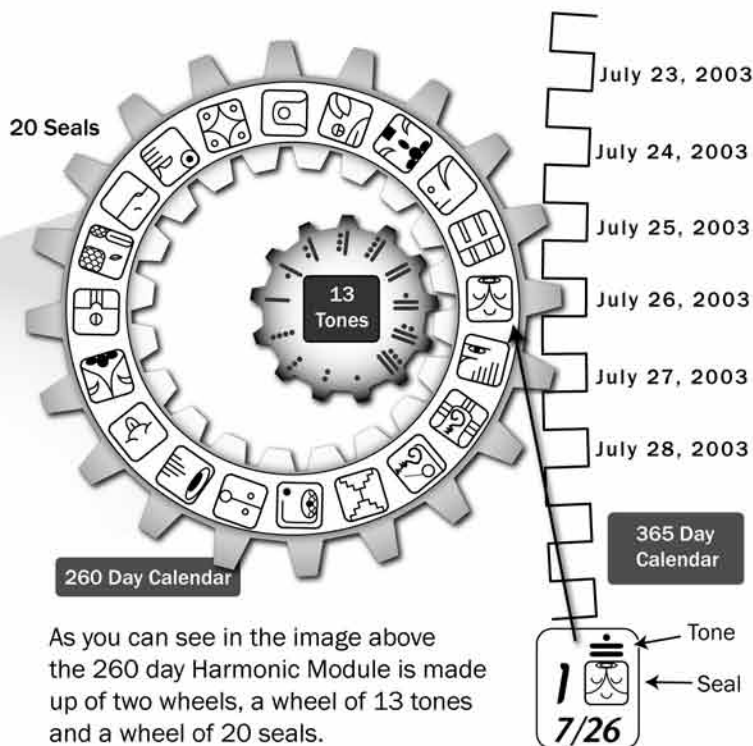

As you can see in the image above the 260 day Harmonic Module is made up of two wheels, a wheel of 13 tones and a wheel of 20 seals.

There are 260 different possible combinations. Each day of the 13 Moon Calendar has a corresponding seal and tone.

If you look on the calendar at July 26 for this year you will see the image above.