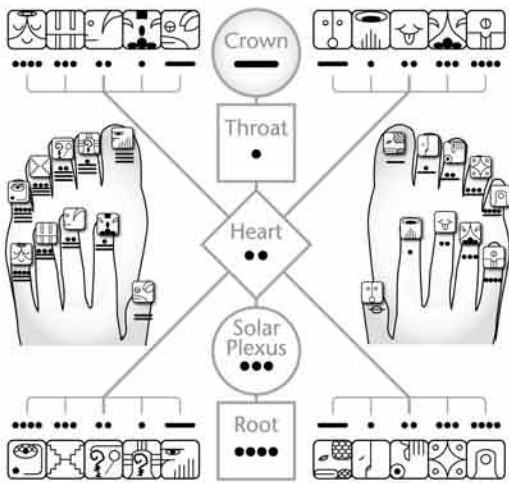

You will notice that all people in the no dot, or Polar Earth Family have Solar Seal numbers made with only bars (or zero) in Galactic Notation, the one dot Cardinal Family is all made of Solar Seal numbers with one dot on top, etc.

Find your Earth Family!

Know Yourself. Know the Earth.

The 20 Solar Seals and 13 Galactic Tones can be found within you and the world around you.

20 fingers and toes. 13 articulations.

There are 13 main articulations in the body, the spinal cord being the central, or seventh articulation.