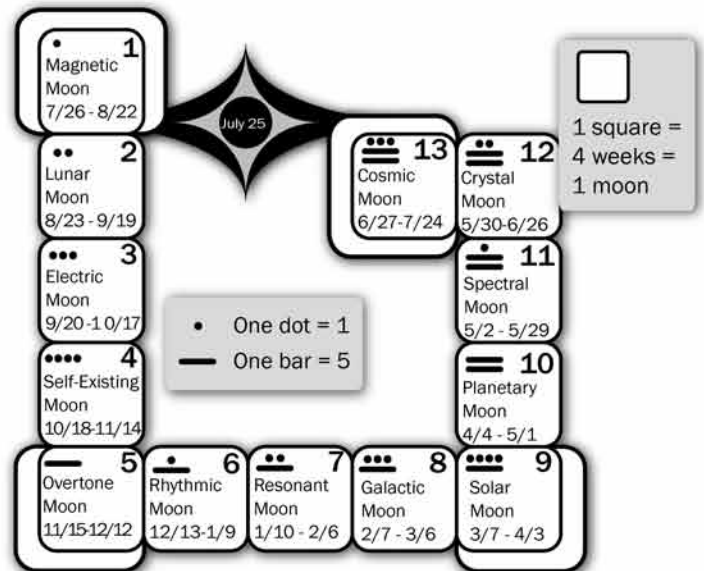

1	•	Red	Dragon	Nurtures Birth
2	••	White	Wind	Communicates Spirit
3	•••	Blue	Night	Dreams Abundance
4	••••	Yellow	Seed	Targets Flowering
5	—	Red	Serpent	Survives Life Force
6	—•	White	Worldbridge	Equalizes Death
7	—••	Blue	Hand	Knows Accomplishment
8	—•••	Yellow	Star	Beautifies Elegance
9	—••••	Red	Moon	Purifies Universal Water
10	—•••••	White	Dog	Loves Heart
11	—••••••	Blue	Monkey	Plays Magic
12	—•••••••	Yellow	Human	Influences Free Will
13	—••••••••	Red	Skywalker	Explores Space
14	—•••••••••	White	Wizard	Enchants Timelessness
15	—••••••••••	Blue	Eagle	Creates Vision
16	—•••••••••••	Yellow	Warrior	Questions Intelligence
17	—••••••••••••	Red	Earth	Evolves Navigation
18	—•••••••••••••	White	Mirror	Reflects Endlessness
19	—••••••••••••••	Blue	Storm	Catalyzes Self-Generation
20/0	—•••••••••••••••	Yellow	Sun	Enlightens Universal Fire

Overtone Moon

Fifth Moon - November 15 to December 12, 2003
Totem Animal - Peacock

1 11/15	2 11/16	3 11/17	4 11/18	5 11/19	6 11/20	7 11/21
8 11/22	9 11/23	10 11/24	11 11/25	12 11/26	13 11/27	14 11/28
15 11/29	16 11/30	17 12/1	18 12/2	19 12/3	20 12/4	21 12/5
22 12/6	23 12/7	24 12/8	25 12/9	26 12/10	27 12/11	28 12/12
Saturday	Sunday	Monday	Tuesday	Wednesday	Thursday	Friday

5. Overtone Peacock Moon :

Overtone Peacock brings fifth moon of radiance.
How can I best empower myself?
Overtone Peacock empowers radiance.
Now my key overtone action is to command.

-29-

The 13 Moon Calendar itself can be drawn as a Wavespell. In this Wavespell each Kin is 28 days, or one perfect moon.

By using this Wavespell, we see that June 26 is the last day of the twelfth or Crystal Moon.

13 perfect moons of 28 days each makes 364 days in all. The 365th day becomes the Day-Out-of-Time, which is a day outside of the normal days of the week, as shown above.

-10-