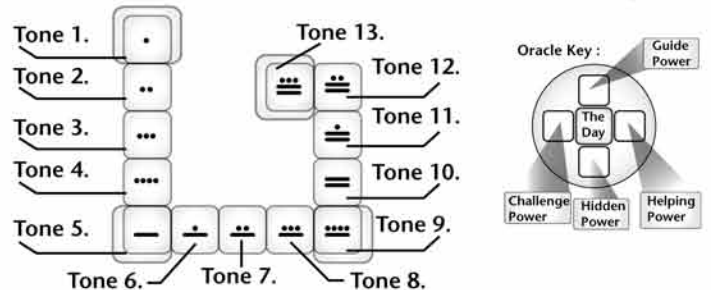

The Destiny Oracle