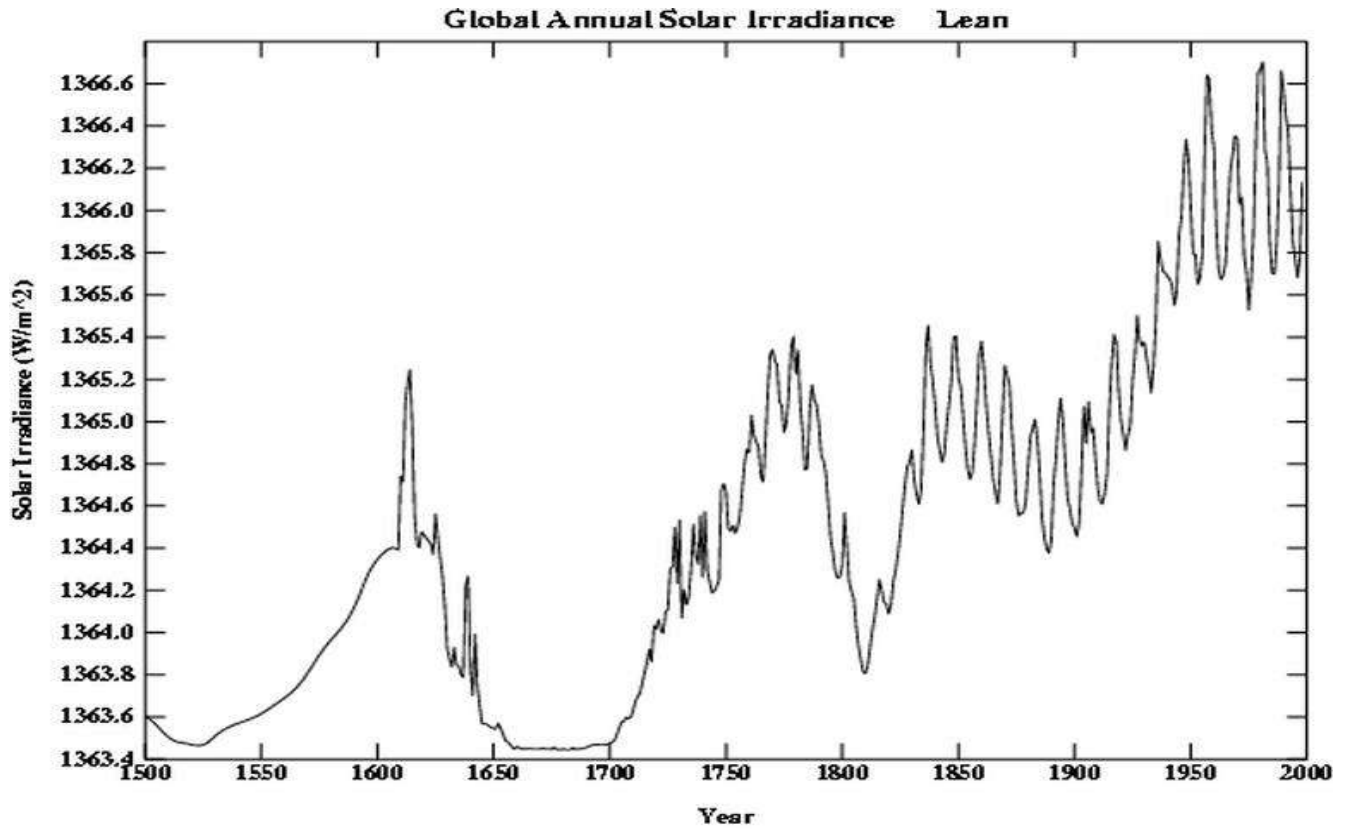

Sun's Radiation Output

The Sun's radiation output, available on this web page, was compiled by Judith Lean of Naval Research Laboratory. A reference is: ?

Download LinePlotFile: [SUN.LP](#)

Download PostScript file: [SUN.ps](#)