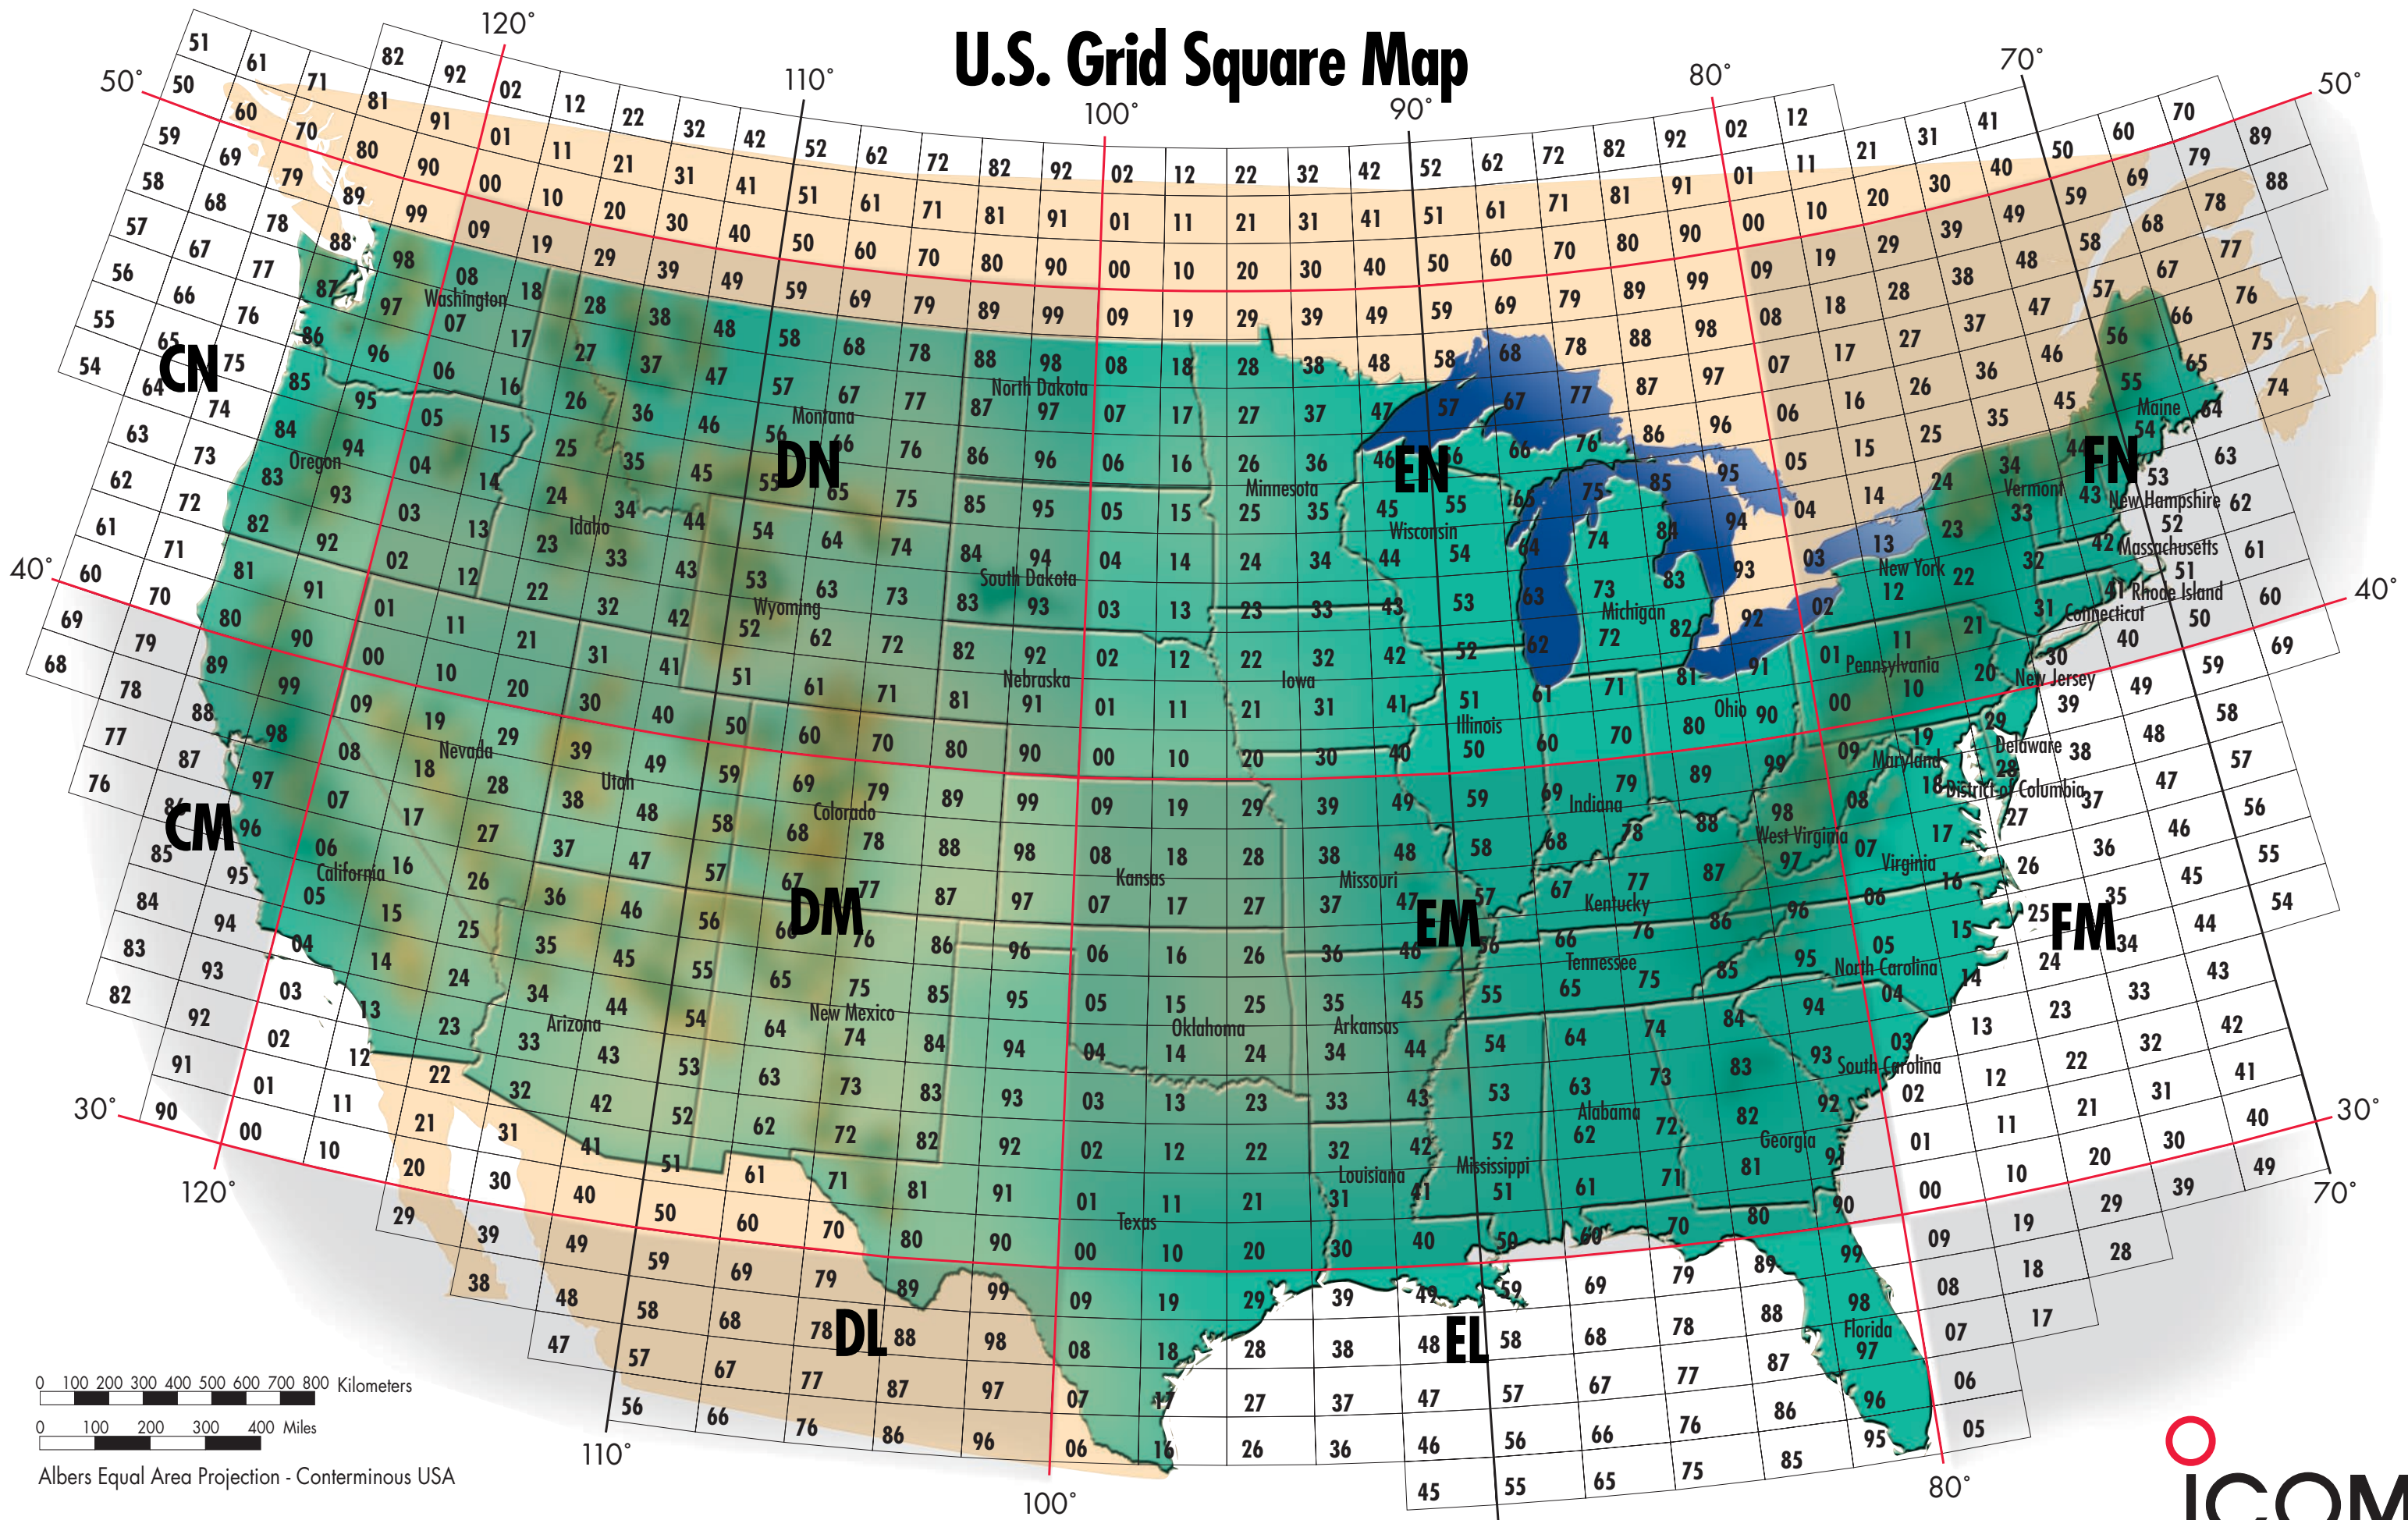

# U.S. Grid Square Map

0 100 200 300 400 500 600 700 800 Kilometers

0 100 200 300 400 Miles

Albers Equal Area Projection - Conterminous USA

ICOM America, Inc. • 2380 - 116th Ave. NE, Bellevue, WA 98004 • Customer Service: 425-454-7619

\*An instrument of the Maidenhead Locator System (named after the town outside London where it was first conceived by a meeting of European VHF managers in 1980), a grid square measures 1° latitude by 2° longitude and measures approximately 70 x 100 miles in the continental US. A grid square is indicated by two letters (the field) and two numbers (the square).. "