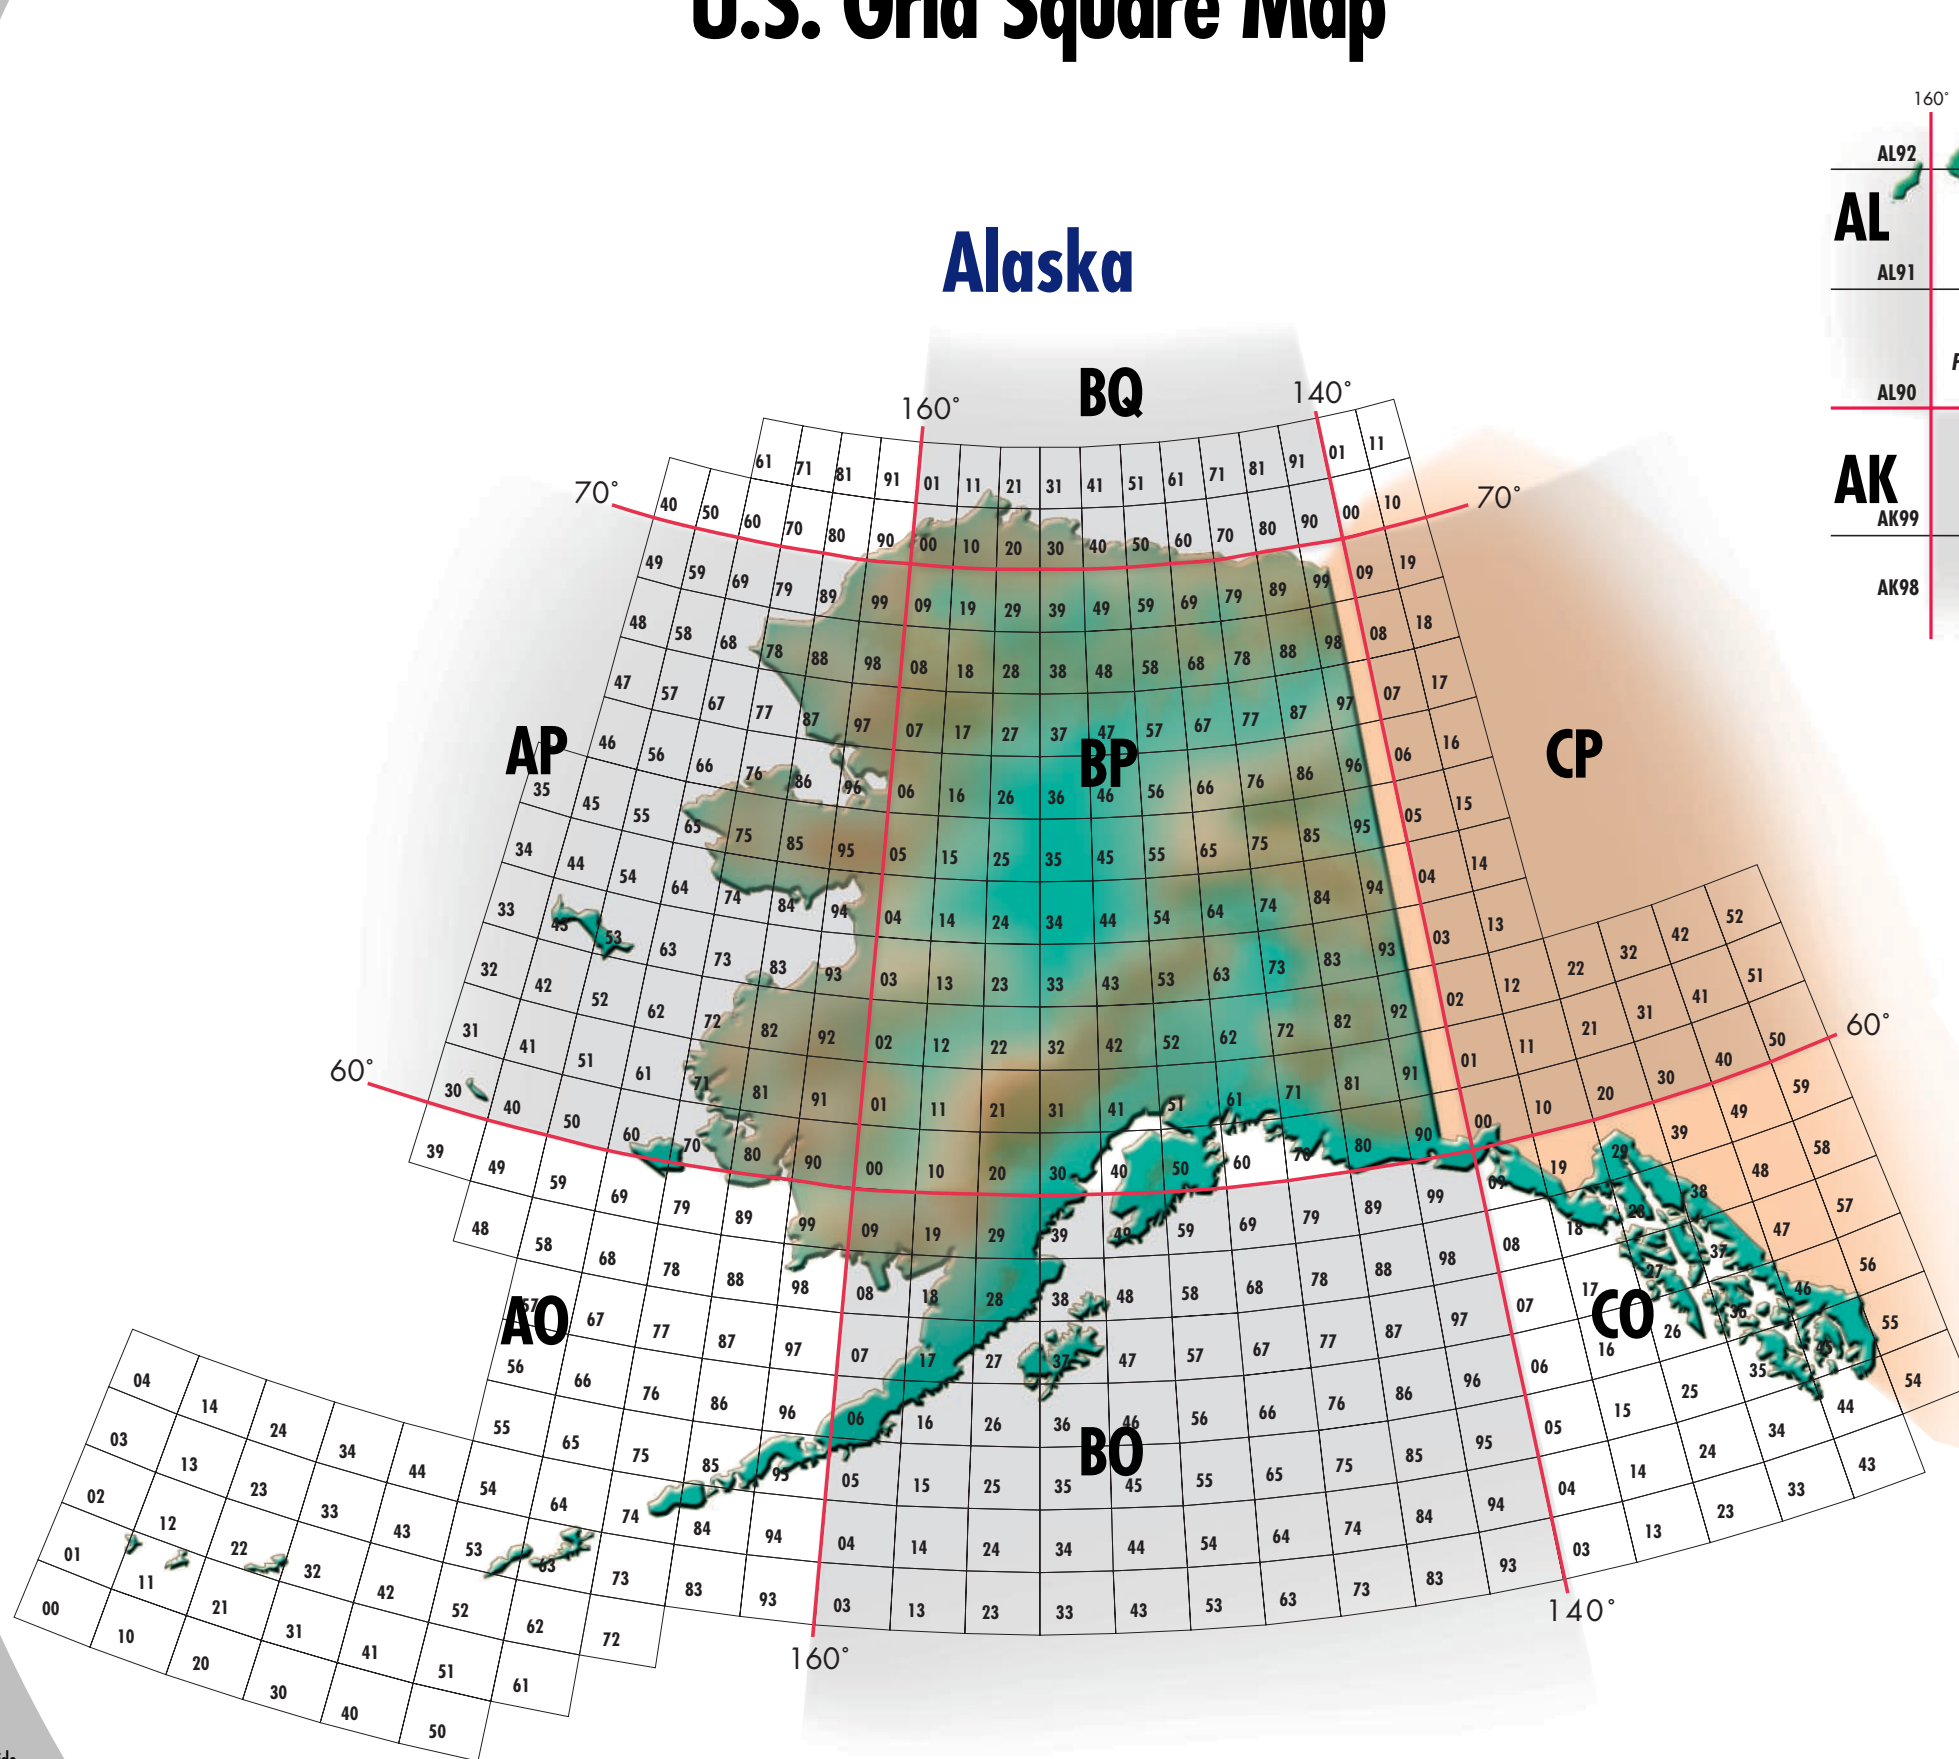

Early April, Spring Sprint—222 MHz

Early April, Spring Sprint—432 MHz

Early May, Spring Sprint—50 MHz

Mid May, Full Weekend
CQ National Fox Hunting Weekend

Early June, Full Weekend
ARRL VHF QSO Party

Mid June, Full Weekend,
SMIRK 6 meter QSO Party

Mid/Late June, Full Weekend
ARRL Field Day

Mid July,
CQ World Wide VHF Contest

Mid July, Full Weekend
IARU HF World Championships

Early August, Full Weekend
ARRL UHF Contest

Mid September, Full Weekend
ARRL September VHF QSO Party

Courtesy: **CQ Magazine & ARRL**

ICOM Grid Square Tips:

1. Say your grid square location when operating on VHF & UHF bands.
2. Many portable GPS receivers can read out Maidenhead* grid squares automatically.
3. Say your grid square letters phonetically.
  Example: for grid 13 in region DM say "delta, mike, one, three" on air.
4. Give your general location along with your grid square.
5. Have fun on VHF & UHF!

*An instrument of the Maidenhead Locator System (named after the town outside London where it was first conceived by a meeting of European VHF managers in 1980), a grid square measures 1° latitude by 2° longitude and measures approximately 70 x 100 miles in the continental US. A grid square is indicated by two letters (the field) and two numbers (the square).. "

From ARRL source: <http://www.arrl.org/locate/gridinfo.html>

©2002, ICOM America, Inc. The ICOM logo is a registered trademark of ICOM, Inc. AM-5024 10/02

U.S. Grid Square Map