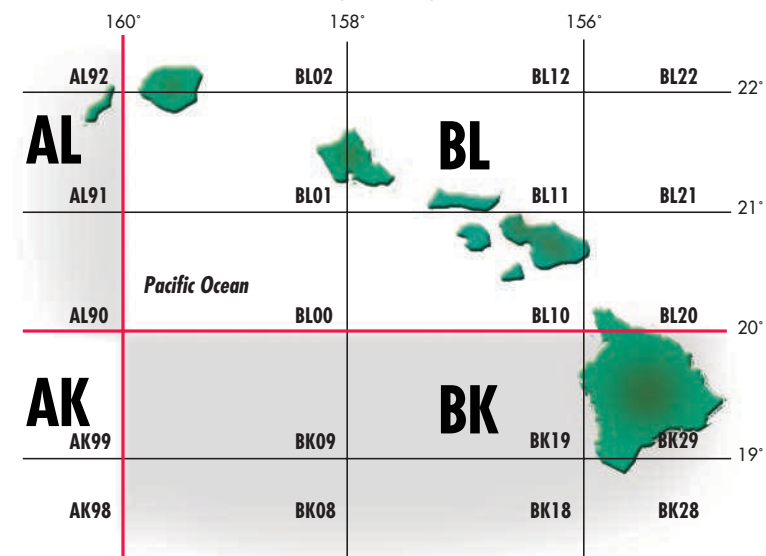

Hawaii**

Albers Equal Area Projection - Alaska

ICOM America, Inc. • 2380 - 116th Ave. NE, Bellevue, WA 98004 • Customer Service: 425-454-7619

**All maps except Hawaii use an Albers Equal Area Projection. The map of Hawaii is based on the grid square map information from ARRL.

ICOM
www.icomamerica.com